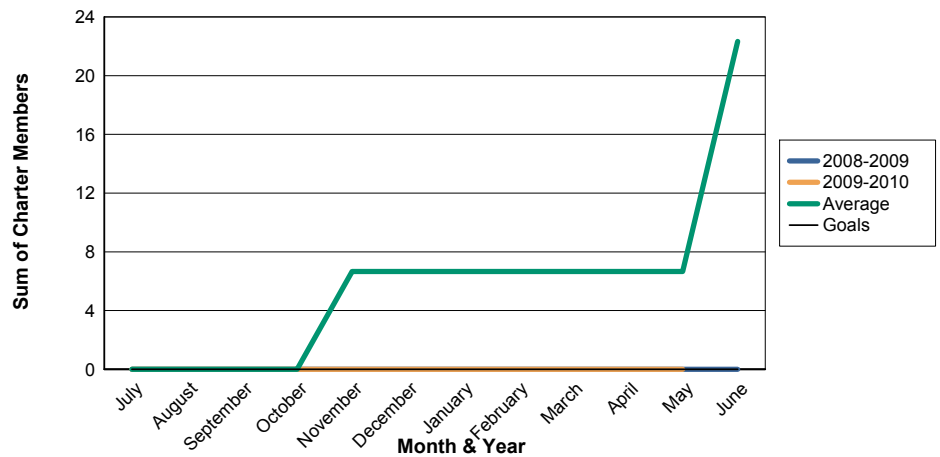

Sum of Charter Members/ Month & Year

For District 105EA