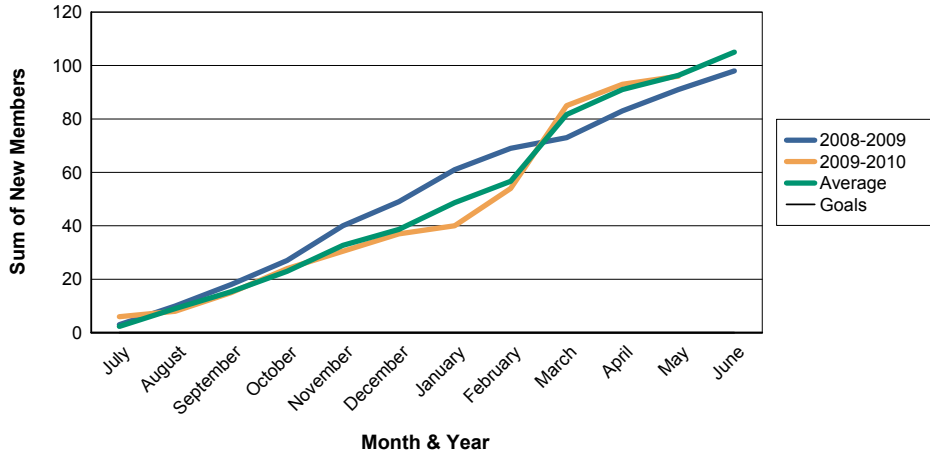

For District 105EA

Sum of Charter Members/ Month & Year

For District 105EA

3 Year Comparisons for GMT Constitutional Area 4

By GMT District

As of May 2010

Sum of New Members/ Month & Year

For District 105EA

Sum of Dropped Members/ Month & Year

For District 105EA

Sum of Net Members/ Month & Year

For District 105EA