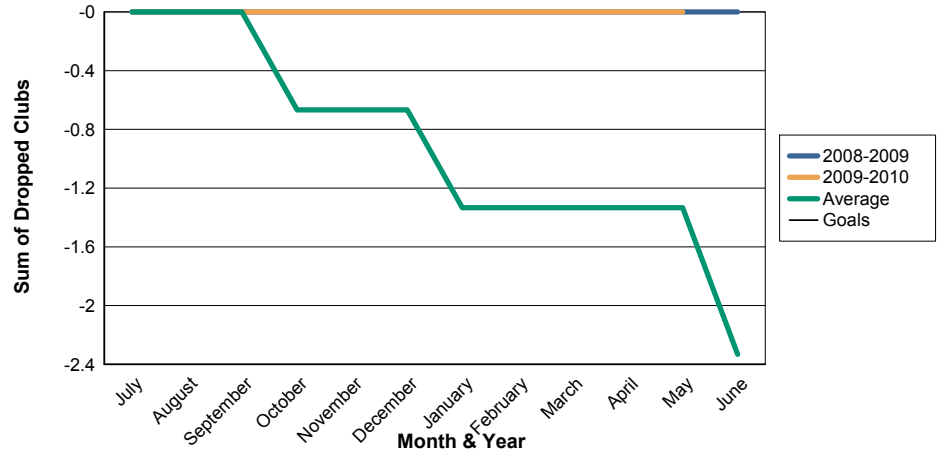

3 Year Comparisons for GMT Constitutional Area 4

By GMT District

As of May 2010

Sum of New Clubs/ Month & Year

For District 105EA

Sum of Dropped Clubs/ Month & Year

For District 105EA

Sum of Net Clubs/ Month & Year