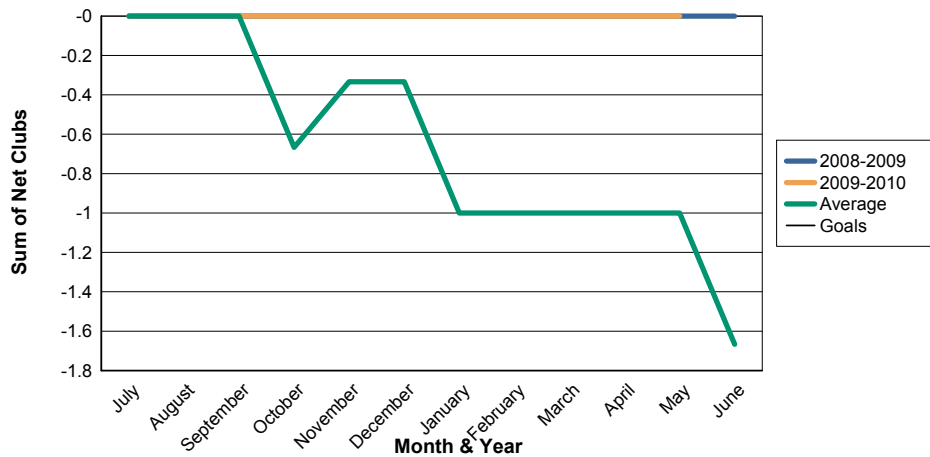

Sum of Net Clubs/ Month & Year

For District 105EA