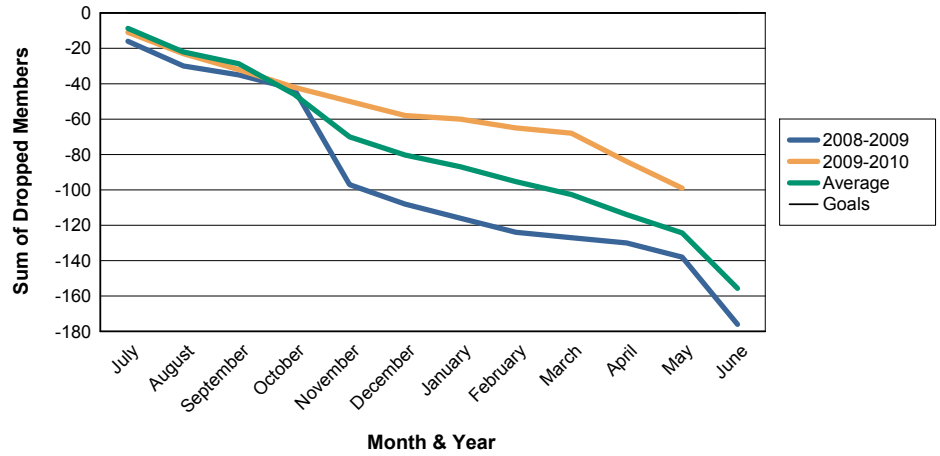

For District 105EA

Sum of Charter Members/ Month & Year

For District 105EA

3 Year Comparisons for GMT Constitutional Area 4

By GMT District

As of May 2010

Sum of New Members/ Month & Year

For District 105EA

Sum of Dropped Members/ Month & Year

For District 105EA

Sum of Net Members/ Month & Year

For District 105EA