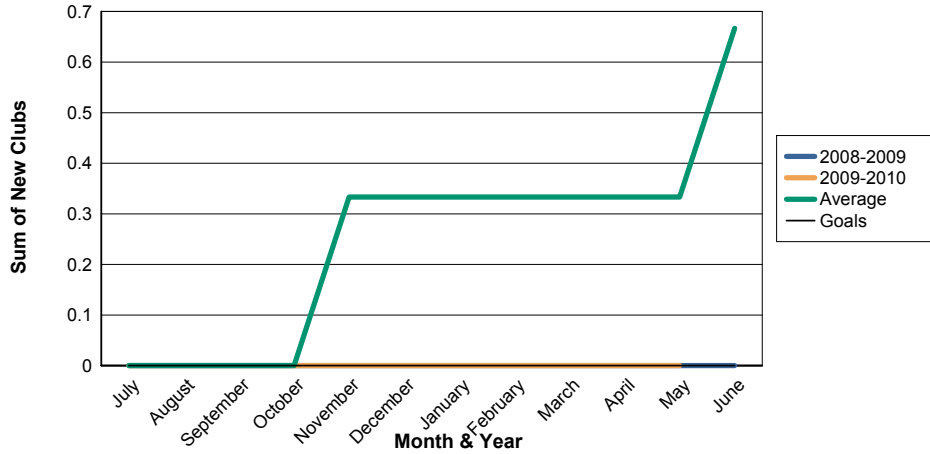

3 Year Comparisons for GMT Constitutional Area 4

By GMT District

As of May 2010

Sum of New Clubs/ Month & Year

For District 105EA

Sum of Dropped Clubs/ Month & Year

For District 105EA

Sum of Net Clubs/ Month & Year